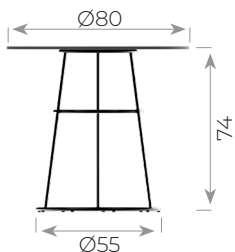

### DIMENSIONS

\*cm

The ALICE TABLE COLLECTION expands on the elegance of the Alice bar stool, now offering a versatile range of tables to suit any environment. Available in three heights—110 cm for bar settings, 74 cm for dining, and an extra-large 74 cm option for grander dining experiences—as well as a 45 cm lounge table, this collection meets diverse needs with style. The frames are available in chic black chrome or sophisticated rose gold chrome, allowing for a luxurious and contemporary finish in any setting.