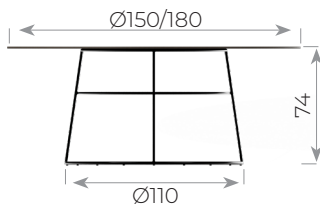

### DIMENSIONS

\*cm

The ALICE TABLE COLLECTION expands on the elegance of the Alice bar stool, now offering a versatile range of tables to suit any environment. Available in three heights—110 cm for bar settings, 74 cm for dining, and an extra-large 74 cm option for grander dining experiences—as well as a 45 cm lounge table, this collection meets diverse needs with style. The frames are available in chic black chrome or sophisticated rose gold chrome, allowing for a luxurious and contemporary finish in any setting.