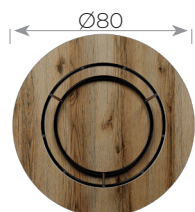

Alice

STACKABLE LOUNGE TABLE

TALL.STCHBLA/CHROGOL

MATERIAL

Steel frame

FEATURES

Stackable
Interchangeable table tops
Foot protectors
In- and outdoor Use

FRAME COLORS

Black chrome / Rosé gold chrome

DIMENSIONS

*cm

The ALICE TABLE COLLECTION expands on the elegance of the Alice bar stool, now offering a versatile range of tables to suit any environment. Available in three heights—110 cm for bar settings, 74 cm for dining, and an extra-large 74 cm option for grander dining experiences—as well as a 45 cm lounge table, this collection meets diverse needs with style. The frames are available in chic black chrome or sophisticated rose gold chrome, allowing for a luxurious and contemporary finish in any setting.

Handy screw system, same as Linea table collection, to exchange table tops: no screwdrivers required

Ex. Black chrome

Ex. Rose gold chrome

Alice

TABLE TOPS

LHC12 - Outdoor

Compact High-Pressured Laminate - 12mm