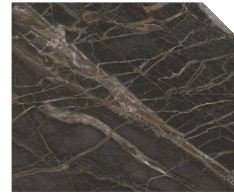

Alice

STACKABLE LOUNGE TABLE

TALL.STCHBLA/CHROGOL

MATERIAL

Steel frame

FEATURES

Stackable
Interchangeable table tops
Foot protectors
In- and outdoor Use

FRAME COLORS

Black chrome / Rosé gold chrome

DIMENSIONS

*cm

The ALICE TABLE COLLECTION expands on the elegance of the Alice bar stool, now offering a versatile range of tables to suit any environment. Available in three heights—110 cm for bar settings, 74 cm for dining, and an extra-large 74 cm option for grander dining experiences—as well as a 45 cm lounge table, this collection meets diverse needs with style. The frames are available in chic black chrome or sophisticated rose gold chrome, allowing for a luxurious and contemporary finish in any setting.

Black

White

Rust

Rustic Oak

Oak

Grigio

Black Moon

Italian Stone

Dark Marble

MFCA18 - Indoor

Chipboard Melamine - 18mm

Black

White

Grey Marble

Oak Brown

Oak Natural