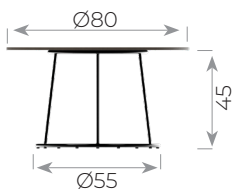

Black chrome / Rosé gold chrome

DIMENSIONS

*cm

The ALICE TABLE COLLECTION expands on the elegance of the Alice bar stool, now offering a versatile range of tables to suit any environment. Available in three heights—110 cm for bar settings, 74 cm for dining, and an extra-large 74 cm option for grander dining experiences—as well as a 45 cm lounge table, this collection meets diverse needs with style. The frames are available in chic black chrome or sophisticated rose gold chrome, allowing for a luxurious and contemporary finish in any setting.