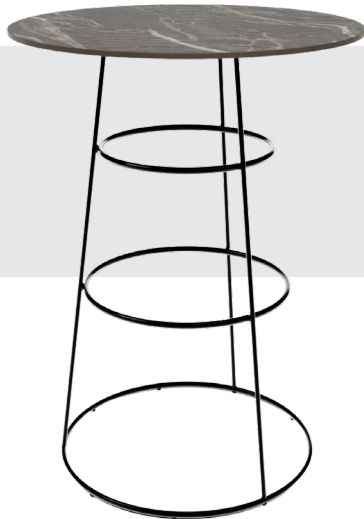

Alice

STACKABLE PARTY TABLE

TALP.STCHBLA/CHROGOL

MATERIAL

Steel frame

FEATURES

Stackable
Interchangeable table tops
Foot protectors
In- and outdoor Use

FRAME COLORS

Black chrome / Rosé gold chrome

DIMENSIONS

*cm

The ALICE TABLE COLLECTION expands on the elegance of the Alice bar stool, now offering a versatile range of tables to suit any environment. Available in three heights—110 cm for bar settings, 74 cm for dining, and an extra-large 74 cm option for grander dining experiences—as well as a 45 cm lounge table, this collection meets diverse needs with style. The frames are available in chic black chrome or sophisticated rose gold chrome, allowing for a luxurious and contemporary finish in any setting.

Handy screw system, same as Linea table collection, to exchange table tops: no screwdrivers required

Ex. Black chrome

Ex. Rose gold chrome

Alice

TABLE TOPS

LHC12 - Outdoor

Compact High-Pressured Laminate - 12mm

White Marble