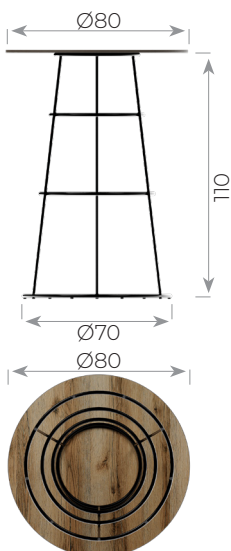

Alice

STACKABLE PARTY TABLE

TALP.STCHBLA/CHROGOL

MATERIAL

Steel frame

FEATURES

Stackable
Interchangeable table tops
Foot protectors
In- and outdoor Use

FRAME COLORS

Black chrome / Rosé gold chrome

DIMENSIONS

*cm

The ALICE TABLE COLLECTION expands on the elegance of the Alice bar stool, now offering a versatile range of tables to suit any environment. Available in three heights—110 cm for bar settings, 74 cm for dining, and an extra-large 74 cm option for grander dining experiences—as well as a 45 cm lounge table, this collection meets diverse needs with style. The frames are available in chic black chrome or sophisticated rose gold chrome, allowing for a luxurious and contemporary finish in any setting.