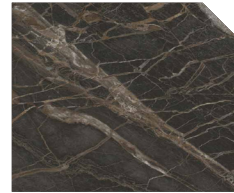

Alice

STACKABLE PARTY TABLE

TALP.STCHBLA/CHROGOL

MATERIAL

Steel frame

FEATURES

Stackable
Interchangeable table tops
Foot protectors
In- and outdoor Use

FRAME COLORS

Black chrome / Rosé gold chrome

DIMENSIONS

*cm

The ALICE TABLE COLLECTION expands on the elegance of the Alice bar stool, now offering a versatile range of tables to suit any environment. Available in three heights—110 cm for bar settings, 74 cm for dining, and an extra-large 74 cm option for grander dining experiences—as well as a 45 cm lounge table, this collection meets diverse needs with style. The frames are available in chic black chrome or sophisticated rose gold chrome, allowing for a luxurious and contemporary finish in any setting.

Black

White

Rust

Rustic Oak

Oak

Grigio

Black Moon

Italian Stone

Dark Marble

MFCA18 - Indoor

Chipboard Melamine - 18mm

Black

White

Grey Marble

Oak Brown

Oak Natural