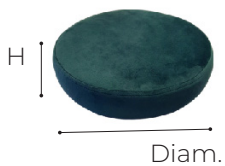

Alice

STACKABLE STOOL

SALS.STCHBLA/CHROGOL

MATERIAL

Steel
Teddy or velvet fabric

FEATURES

Stackable
Indoor Use
Interchangeable seats

PRODUCT COLORS

Black Chrome / Rose Gold Chrome

DIMENSIONS

cm 39 (Diam.)
cm 45 (H)
cm 45 (SH)

 kg 2.55

ALICE STOOL is a sleek and luxurious stool exuding pure elegance and class. Available in rose gold chrome or black chrome finish and featuring a velvet or teddy fabric seat whose colour you can choose to match your interior. If the stool finds itself in a different setting, easily swap it for a different seat colour.

Alice

INTERCHANGEABLE SEATS

SALS.STCHBLA/CHROGOL

MATERIAL

Teddy Fabric
Velvet Fabric

FEATURES

Teflon treated fabric
CRIB5 (Fire retardant)
Interchangeable seats
Mix and match

PRODUCT COLORS

Teddy White
Teddy Black
Velvet Black
Velvet Green
Velvet Gold
Velvet Blue
Velvet Pink

DIMENSIONS

cm 35 (Diam.)
cm 8 (H)

 kg 0.5

Introducing the essential accessory for our Alice stool: our premium seat cushion, available in elegant teddy white or black and timeless velvet black, green, gold, blue or pink. Crafted from teddy and velvet fabric and treated with Teflon, this cushion combines refined comfort with practical functionality. The Teflon treatment provides water and dirt repellent properties, making the cushion resistant to everyday challenges and easy to maintain.