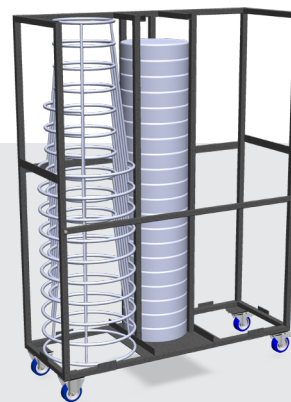

Alice

STACKABLE STOOL

SALS.STCHBLA/CHROGOL

MATERIAL

Steel
Teddy or velvet fabric

FEATURES

Stackable
Indoor Use
Interchangeable seats

PRODUCT COLORS

Black Chrome / Rose Gold Chrome

DIMENSIONS

cm 39 (Diam.)
cm 45 (H)
cm 45 (SH)

 kg 2.55

ALICE STOOL is a sleek and luxurious stool exuding pure elegance and class. Available in rose gold chrome or black chrome finish and featuring a velvet or teddy fabric seat whose colour you can choose to match your interior. If the stool finds itself in a different setting, easily swap it for a different seat colour.

TROLLEY

KSAL20.STHA

- ✓ Material
- ✓ Coating
- ✓ Dimensions
- ✓ Features

Steel
Hammerscale grey powdercoating
L 135 - W 50 - H 181,5 cm
Stores ... stools
Fitted with vulcanised wheels, diam 10 cm
2 braked swing-wheels + 2 fixed wheels
3 functions: transportation, storage and protection

Alice

INTERCHANGEABLE SEATS

SALS.STCHBLA/CHROGOL

MATERIAL

Teddy Fabric
Velvet Fabric

FEATURES

Teflon treated fabric
CRIB5 (Fire retardant)
Interchangeable seats
Mix and match

PRODUCT COLORS