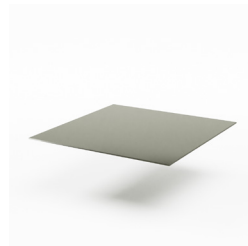

Rimini

LOUNGE

SRI.PP

MATERIAL

Polypropylene
Fiberglass reinforced
Gas-assisted injection
mold

FEATURES

Stackable
Indoor and outdoor use
Durable
Recyclable
UV-resistant

PRODUCT COLORS

Weight: 1,80 kg
Colors: White / Coffee

Backrest

Material: Polypropylene,
Fiberglass reinforced
Dimensions:

cm 58(L)
cm 3 (W)
cm 38(H)

Weight: 1,35 kg
Colors: White / Coffee

CONNECTOR

LASS.CONSR1.PP WHI/COF

Material: Polypropylene
Dimensions:

cm 5,8 (L)
cm 1,8 (W)
cm 8,4 (H)

Weight: 0,20 kg
Colors: Transparent White

TABLE TOP

LTT.TRI6363 GLA

Material: Tempered Glass
Dimensions:

cm 63 (L)
cm 63 (W)
cm 0,5 (H)

Weight: 6,00 kg
Colors: Transparent Grey