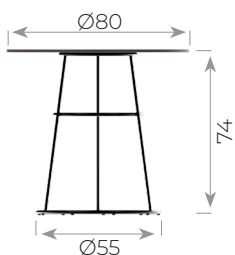

Alice

STACKABLE DINNER TABLE

TALD.STCHBLA/CHROGOL

MATERIAL

Steel frame

FEATURES

Stackable
Interchangeable table tops
Foot protectors
Indoor Use

FRAME COLORS

Black chrome / Rosé gold chrome

DIMENSIONS

*cm

The ALICE TABLE COLLECTION expands on the elegance of the Alice bar stool, now offering a versatile range of tables to suit any environment. Available in three heights—110 cm for bar settings, 74 cm for dining, and an extra-large 74 cm option for grander dining experiences—as well as a 45 cm lounge table, this collection meets diverse needs with style. The frames are available in chic black chrome or sophisticated rose gold chrome, allowing for a luxurious and contemporary finish in any setting.