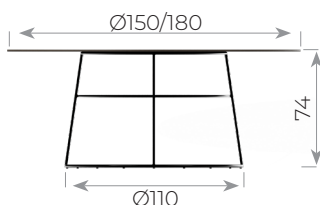

### DIMENSIONS

\*cm

The ALICE TABLE COLLECTION expands on the elegance of the Alice bar stool, now offering a versatile range of tables to suit any environment. Available in three heights—110 cm for bar settings, 74 cm for dining, and an extra-large 74 cm option for grander dining experiences—as well as a 45 cm lounge table, this collection meets diverse needs with style. The frames are available in chic black chrome or sophisticated rose gold chrome, allowing for a luxurious and contemporary finish in any setting.