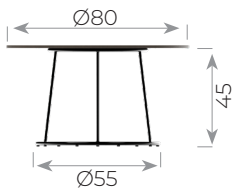

Black chrome / Rosé gold chrome

DIMENSIONS

*cm

The ALICE TABLE COLLECTION expands on the elegance of the Alice bar stool, now offering a versatile range of tables to suit any environment. Available in three heights—110 cm for bar settings, 74 cm for dining, and an extra-large 74 cm option for grander dining experiences—as well as a 45 cm lounge table, this collection meets diverse needs with style. The frames are available in chic black chrome or sophisticated rose gold chrome, allowing for a luxurious and contemporary finish in any setting.