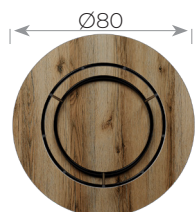

Alice

STACKABLE LOUNGE TABLE

TALL.STCHBLA/CHROGOL

MATERIAL

Steel frame

FEATURES

Stackable
Interchangeable table tops
Foot protectors
Indoor Use

FRAME COLORS

Black chrome / Rosé gold chrome

DIMENSIONS

*cm

The ALICE TABLE COLLECTION expands on the elegance of the Alice bar stool, now offering a versatile range of tables to suit any environment. Available in three heights—110 cm for bar settings, 74 cm for dining, and an extra-large 74 cm option for grander dining experiences—as well as a 45 cm lounge table, this collection meets diverse needs with style. The frames are available in chic black chrome or sophisticated rose gold chrome, allowing for a luxurious and contemporary finish in any setting.

Handy screw system, same as Linea table collection, to exchange table tops: no screwdrivers required

Ex. Black chrome

Ex. Rose gold chrome

Alice

TABLE TOPS

LHC12 - Outdoor

Compact High-Pressured Laminate - 12mm