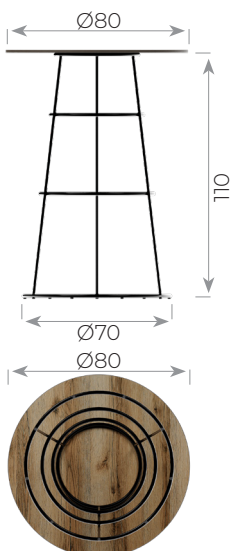

Alice

STACKABLE PARTY TABLE

TALP.STCHBLA/CHROGOL

MATERIAL

Steel frame

FEATURES

Stackable
Interchangeable table tops
Foot protectors
Indoor Use

FRAME COLORS

Black chrome / Rosé gold chrome

DIMENSIONS

*cm

PROTECTED DESIGN

The ALICE TABLE COLLECTION expands on the elegance of the Alice bar stool, now offering a versatile range of tables to suit any environment. Available in three heights—110 cm for bar settings, 74 cm for dining, and an extra-large 74 cm option for grander dining experiences—as well as a 45 cm lounge table, this collection meets diverse needs with style. The frames are available in chic black chrome or sophisticated rose gold chrome, allowing for a luxurious and contemporary finish in any setting.

Handy screw system, same as Linea table collection, to exchange table tops: no screwdrivers required

Ex. Black chrome

Ex. Rose gold chrome

Alice

TABLE TOPS

LHC12 - Outdoor

Compact High-Pressured Laminate - 12mm