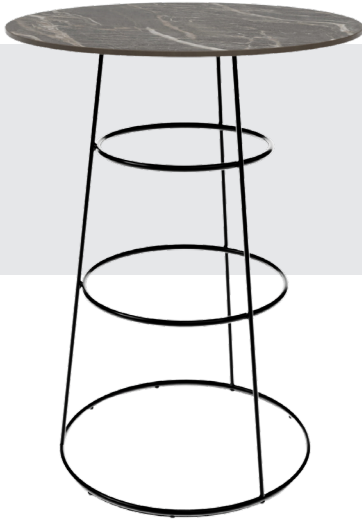

Alice

STACKABLE PARTY TABLE

TALP.STCHBLA/CHROGOL

MATERIAL

Steel frame

FEATURES

Stackable
Interchangeable table tops
Foot protectors
Indoor Use

FRAME COLORS

Black chrome / Rosé gold chrome

DIMENSIONS

*cm

PROTECTED DESIGN

The ALICE TABLE COLLECTION expands on the elegance of the Alice bar stool, now offering a versatile range of tables to suit any environment. Available in three heights—110 cm for bar settings, 74 cm for dining, and an extra-large 74 cm option for grander dining experiences—as well as a 45 cm lounge table, this collection meets diverse needs with style. The frames are available in chic black chrome or sophisticated rose gold chrome, allowing for a luxurious and contemporary finish in any setting.

Handy screw system, same as Linea table collection, to exchange table tops: no screwdrivers required

Ex. Black chrome

Ex. Rose gold chrome

Alice

TABLE TOPS

LHC12 - Outdoor

Compact High-Pressured Laminate - 12mm

White Marble