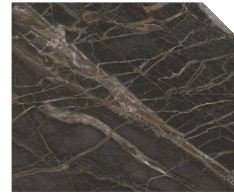

Alice

STACKABLE PARTY TABLE

TALP.STCHBLA/CHROGOL

MATERIAL

Steel frame

FEATURES

Stackable
Interchangeable table tops
Foot protectors
Indoor Use

FRAME COLORS

Black chrome / Rosé gold chrome

DIMENSIONS

*cm

PROTECTED DESIGN

The ALICE TABLE COLLECTION expands on the elegance of the Alice bar stool, now offering a versatile range of tables to suit any environment. Available in three heights—110 cm for bar settings, 74 cm for dining, and an extra-large 74 cm option for grander dining experiences—as well as a 45 cm lounge table, this collection meets diverse needs with style. The frames are available in chic black chrome or sophisticated rose gold chrome, allowing for a luxurious and contemporary finish in any setting.

Black

White

Rust

Rustic Oak

Oak

Grigio

Black Moon

Italian Stone

Dark Marble

MFCA18 - Indoor

Chipboard Melamine - 18mm

Black

White

Grey Marble

Oak Brown

Oak Natural