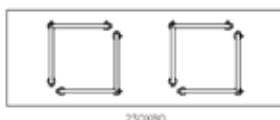

Bamboo Natural (non-threaded) - 20mm
only available in 180x80

Bamboo

OAK40.NAT - Indoor

Natural Oak (non-threaded) - 40mm
only available in 180x80 and D150

Oak Natural

TRIBO

VARIOUS TABLE SET UPS

180x80

230x80

D120

D150

D180

-
- ✓ Tribo High and Low
 - ✓ Dimension 180x80
 - ✓ 2 Tribo frames
 - ✓ 2 reinforcing bars
 - ✓ 6 twist & lock parts

-
- ✓ Tribo High and Low
 - ✓ Dimension 230x80
 - ✓ 4 Tribo frames
 - ✓ 12 twist & lock parts

-
- ✓ Tribo High and Low
 - ✓ Dimension Diam. 120
 - ✓ 2 Tribo frames
 - ✓ 6 twist & lock parts

-
- ✓ Tribo High and Low
 - ✓ Dimension Diam. 150
 - ✓ 3 Tribo frames
 - ✓ 9 twist & lock parts

-
- ✓ Tribo High and Low
 - ✓ Dimension Diam. 180
 - ✓ 4 Tribo frames
 - ✓ 12 twist & lock parts