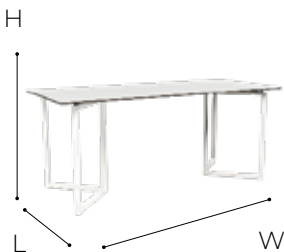

TRIBO

MULTIFUNCTIONAL DINNER TABLE

TTRL.STBLA/WHI

MATERIAL

Steel frame
Powder-coated

FEATURES

Nestable frames
Interchangeable table tops
Twist & lock system
Levelling feet
Indoor Use

FRAME COLORS

Black / White

DIMENSIONS

cm 74 (H)
cm 80x180 -
80x230 - D120 -
D150 - D180 (LxW)

The Tribo collection, a multifunctional steel frame with twist & lock system and levelling feet. Simply slide the frames onto the attachment parts, which are assembled on the table top, and lock them with the twist & lock system. Easily and efficient.

Handy twist & lock system to exchange table tops easily: no screwdrivers required. See next page.

Levelling feet underneath each frame.

TROLLEY

IN DEVELOPMENT - COMING SOON

✓ Material	Steel
✓ Coating	Hammerscale grey powdercoating
✓ Dimensions	L - W - H cm
✓ Features	Stores ... tables Fitted with vulcanised wheels, diam ... cm 2 braked swing-wheels + 2 fixed wheels 3 functions: transportation, storage and protection

TRIBO

FLEXIBLE TWIST & LOCK SYSTEM

MATERIAL

Polypoethylene
Black

PARTS

1. Handle - attached to the frame
2. Disk - attached to table top

Handy twist & lock system to exchange table tops easily: no screwdrivers